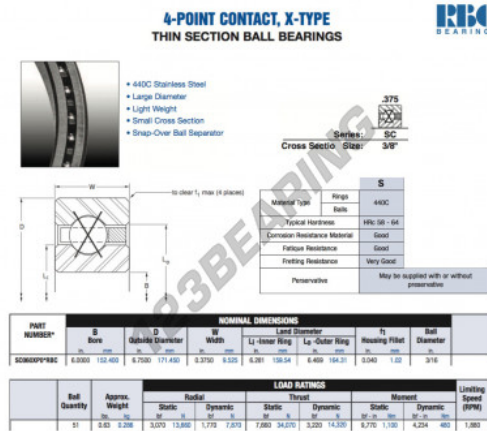

## Deep groove ball bearing single row SC060-XP0-RBC - SC060-XP0-RBC

<https://www.123bearing.eu/bearing-housing/deep-groove-bearing/single-row/sc060-xp0-rbc>

### PRODUCT FEATURES

Brand	RBC
N° Ean13	3663952549569
Inside diameter	152.4 mm
Outside diameter	171.45 mm
Thickness	9.525 mm
Weight	286 g
Packaging	1

[contact@123bearing.eu](mailto:contact@123bearing.eu)