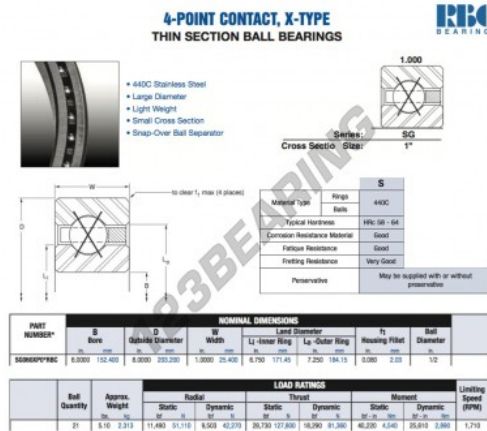

Deep groove ball bearing single row SG060-XP0-RBC - SG060-XP0-RBC

<https://www.123bearing.eu/bearing-housing/deep-groove-bearing/single-row/sg060-xp0-rbc>

PRODUCT FEATURES

| | |
|------------------|---------------|
| Brand | RBC |
| N° Ean13 | 3663952549590 |
| Inside diameter | 152.4 mm |
| Inside diameter | 6" inch |
| Outside diameter | 203.2 mm |
| Outside diameter | 8" inch |
| Thickness | 25.4 mm |
| Thickness | 1" inch |
| Weight | 2313 g |
| Packaging | 1 |