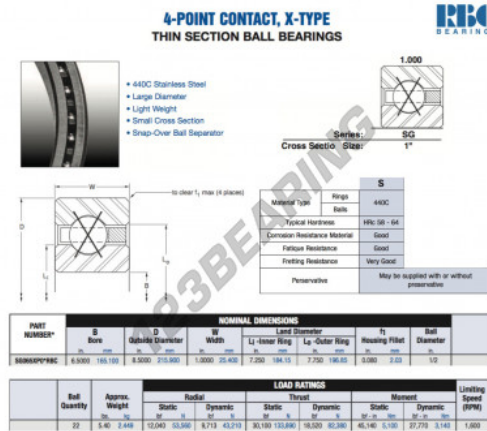

## Deep groove ball bearing single row SG065-XP0-RBC - SG065-XP0-RBC

<https://www.123bearing.eu/bearing-housing/deep-groove-bearing/single-row/sg065-xp0-rbc>

### PRODUCT FEATURES

Brand	RBC
N° Ean13	3663952549651
Inside diameter	165.1 mm
Outside diameter	215.9 mm
Thickness	25.4 mm
Weight	2449 g
Packaging	1

[contact@123bearing.eu](mailto:contact@123bearing.eu)