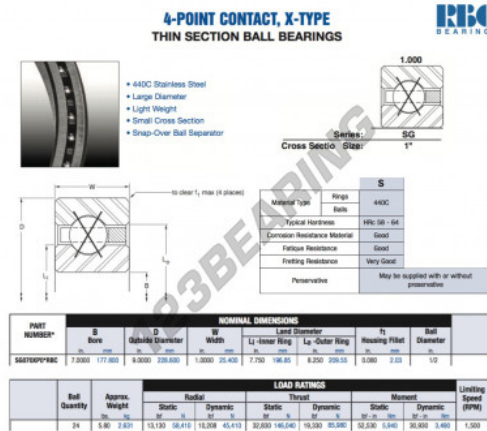

Deep groove ball bearing single row SG070-XP0-RBC - SG070-XP0-RBC

<https://www.123bearing.eu/bearing-housing/deep-groove-bearing/single-row/sg070-xp0-rbc>

PRODUCT FEATURES

Brand	RBC
N° Ean13	3663952549712
Inside diameter	177.8 mm
Outside diameter	228.6 mm
Thickness	25.4 mm
Weight	2631 g
Packaging	1