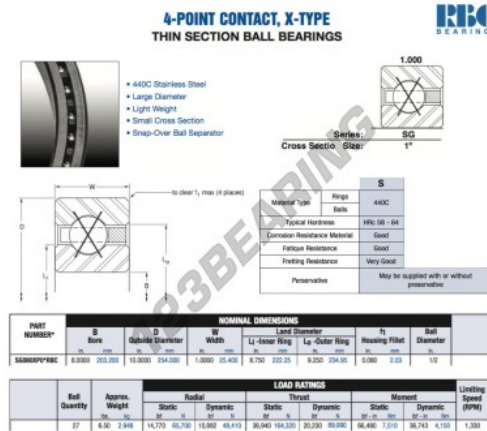

Deep groove ball bearing single row SG080-XP0-RBC - SG080-XP0-RBC

<https://www.123bearing.eu/bearing-housing/deep-groove-bearing/single-row/sg080-xp0-rbc>

PRODUCT FEATURES

Brand	RBC
N° Ean13	3663952549835
Inside diameter	203.2 mm
Outside diameter	254 mm
Thickness	25.4 mm
Weight	2948 g
Packaging	1