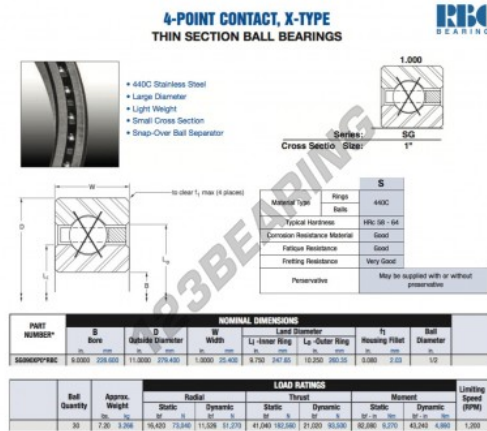

## Deep groove ball bearing single row SG090-XP0-RBC - SG090-XP0-RBC

<https://www.123bearing.eu/bearing-housing/deep-groove-bearing/single-row/sg090-xp0-rbc>

## PRODUCT FEATURES

Brand	RBC
N° Ean13	3663952549897
Inside diameter	228.6 mm
Outside diameter	279.4 mm
Thickness	25.4 mm
Weight	3266 g
Packaging	1

[contact@123bearing.eu](mailto:contact@123bearing.eu)

+33 359 36 04 90