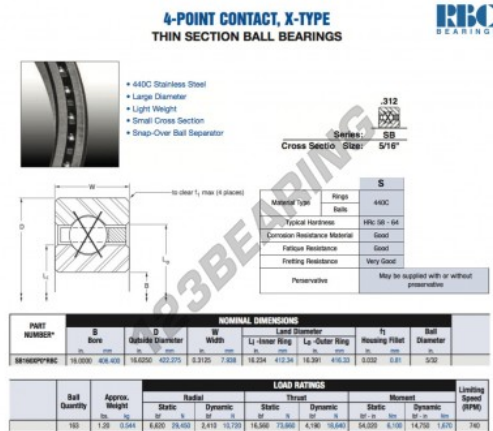

## Deep groove ball bearing single row SB160-XP0-RBC - SB160-XP0-RBC

<https://www.123bearing.eu/bearing-housing/deep-groove-bearing/single-row/sb160-xp0-rbc>

### PRODUCT FEATURES

Brand	RBC
N° Ean13	3663952550138
Inside diameter	406.4 mm
Outside diameter	422.275 mm
Thickness	7.938 mm
Weight	544 g
Packaging	1

[contact@123bearing.eu](mailto:contact@123bearing.eu)