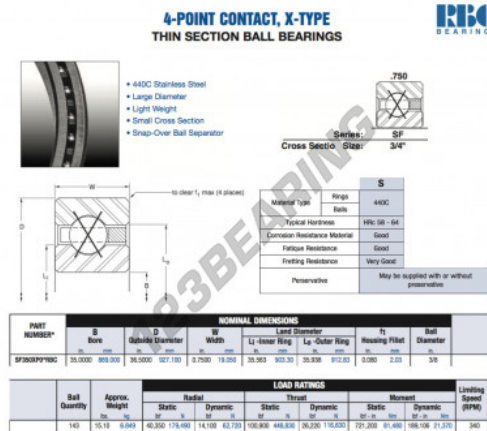

Deep groove ball bearing single row SF350-XP0-RBC - SF350-XP0-RBC

<https://www.123bearing.eu/bearing-housing/deep-groove-bearing/single-row/sf350-xp0-rbc>

PRODUCT FEATURES

Brand	RBC
N° Ean13	3663952550367
Inside diameter	889 mm
Outside diameter	927.1 mm
Thickness	19.05 mm
Weight	6849 g
Packaging	1