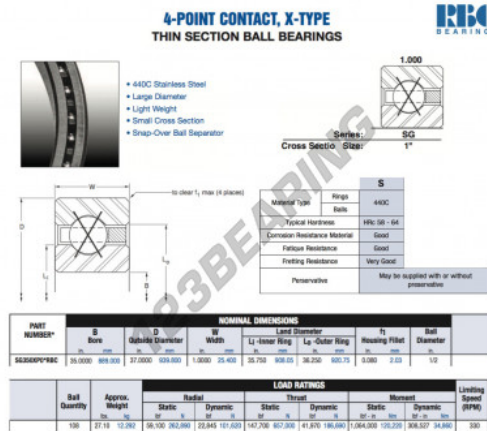

Deep groove ball bearing single row SG350-XP0-RBC - SG350-XP0-RBC

<https://www.123bearing.eu/bearing-housing/deep-groove-bearing/single-row/sg350-xp0-rbc>

PRODUCT FEATURES

| | |
|------------------|---------------|
| Brand | RBC |
| N° Ean13 | 3663952550374 |
| Inside diameter | 889 mm |
| Outside diameter | 939.8 mm |
| Thickness | 25.4 mm |
| Weight | 12292 g |
| Packaging | 1 |