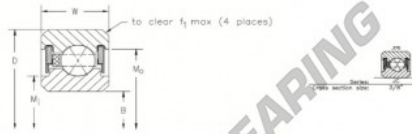

Deep groove ball bearing single row JC120-XP0-RBC - JC120-XP0-RBC

<https://www.123bearing.eu/bearing-housing/deep-groove-bearing/single-row/jc120-xp0-rbc>

SEALED (MOLDED) 4-POINT CONTACT, X-TYPE
THIN SECTION BALL BEARINGS

PART NUMBER*	NOMINAL DIMENSIONS												
	B Size	Outside Diameter	Width	M ₁	M ₂	f ₁	Housing Fillet	Ball Diameter					
JC120PPRBC	12.0000	304.800	12.2300	32.650	0.3750	8.525	12.223	310.72	12.318	317.91	0.040	1.02	3/16

PRODUCT FEATURES

Brand	RBC
N° Ean13	3663952551333
Inside diameter	304.8 mm
Outside diameter	323.85 mm
Thickness	9.525 mm
Weight	567 g
Packaging	1

contact@123bearing.eu

+33 359 36 04 90

CRT4 de Lesquin 60 Rue Du Haut De Sainghin 59273 Fretin FRANCE