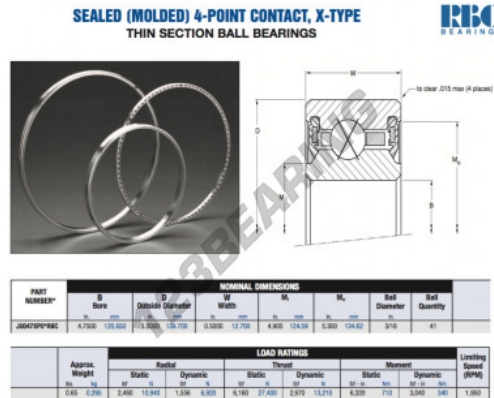

## Deep groove ball bearing single row JU047-XP0-RBC - JU047-XP0-RBC

<https://www.123bearing.eu/bearing-housing/deep-groove-bearing/single-row/ju047-xp0-rbc>

### PRODUCT FEATURES

Brand	RBC
N° Ean13	3663952551616
Inside diameter	120.65 mm
Outside diameter	139.7 mm
Thickness	12.7 mm
Weight	295 g
Packaging	1

[contact@123bearing.eu](mailto:contact@123bearing.eu)