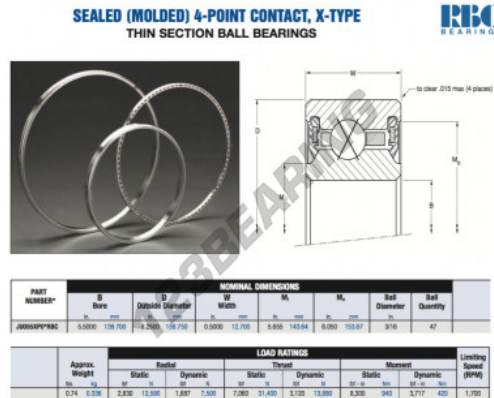

Deep groove ball bearing single row JU055-XP0-RBC - JU055-XP0-RBC

<https://www.123bearing.eu/bearing-housing/deep-groove-bearing/single-row/ju055-xp0-rbc>

PRODUCT FEATURES

| | |
|------------------|---------------|
| Brand | RBC |
| N° Ean13 | 3663952551630 |
| Inside diameter | 139.7 mm |
| Outside diameter | 158.75 mm |
| Thickness | 12.7 mm |
| Weight | 336 g |
| Packaging | 1 |