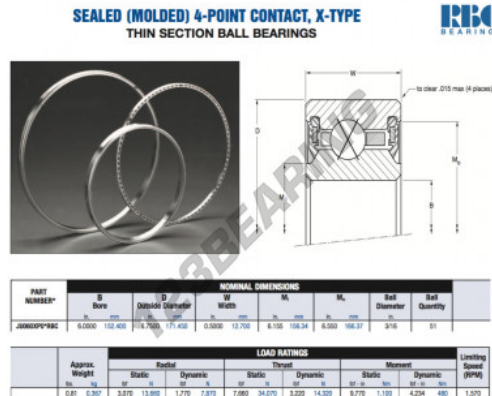

Deep groove ball bearing single row JU060-XP0-RBC - JU060-XP0-RBC

<https://www.123bearing.eu/bearing-housing/deep-groove-bearing/single-row/ju060-xp0-rbc>

PRODUCT FEATURES

Brand	RBC
N° Ean13	3663952551647
Inside diameter	152.4 mm
Outside diameter	171.45 mm
Thickness	12.7 mm
Weight	367 g
Packaging	1