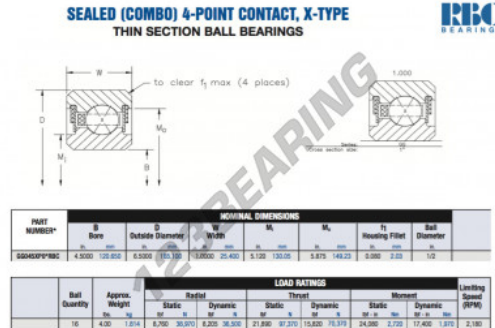

Deep groove ball bearing single row GG045-XP0-RBC - GG045-XP0-RBC

<https://www.123bearing.eu/bearing-housing/deep-groove-bearing/single-row/gg045-xp0-rbc>

PRODUCT FEATURES

Brand	RBC
N° Ean13	3663952553047
Inside diameter	120.65 mm
Inside diameter	4 3/4" inch
Outside diameter	165.1 mm
Outside diameter	6 1/2" inch
Thickness	25.4 mm
Thickness	1" inch
Weight	1814 g
Packaging	1