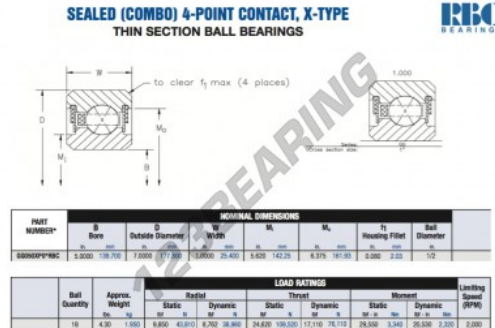

## Deep groove ball bearing single row GG050-XP0-RBC - GG050-XP0-RBC

<https://www.123bearing.eu/bearing-housing/deep-groove-bearing/single-row/gg050-xp0-rbc>

### PRODUCT FEATURES

Brand	RBC
N° Ean13	3663952553160
Inside diameter	139.7 mm
Outside diameter	177.8 mm
Thickness	25.4 mm
Weight	1950 g
Packaging	1

[contact@123bearing.eu](mailto:contact@123bearing.eu)