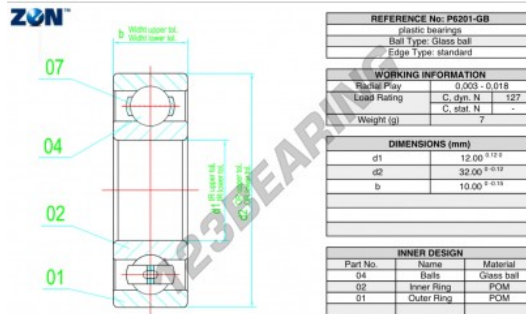

Deep groove ball bearing single row P6201-GB-ZEN - P6201-GB-ZEN

<https://www.123bearing.eu/bearing-housing/deep-groove-bearing/single-row/p6201-gb-zen>

PRODUCT FEATURES

Brand	ZEN
N° Ean13	3663952568942
Inside diameter	12 mm
Inside diameter	0.472" inch
Outside diameter	32 mm
Outside diameter	1.26" inch
Thickness	10 mm
Thickness	0.394" inch
Weight	7 g
Dynamic load	0.127 kN
Packaging	1