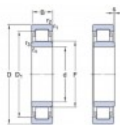

Roller bearing NU230-ECJ-SKF - NU230-ECJ-SKF

<https://www.123bearing.eu/bearing-housing/roller-bearing/roller/nu230-ecj-skf>

Spécifications techniques

DIMENSIONS

d	150 mm
D	270 mm
B	45 mm
D ₁	+ 232.35 mm
r _{1,2}	182 mm
r _{5,6}	min. 3 mm
s	min. 3 mm
	max. 2.5 mm

PRODUCT FEATURES

Brand	SKF
N° Ean13	7316577062536
Inside diameter	150 mm
Inside diameter	5.906" inch
Outside diameter	270 mm
Outside diameter	10.63" inch
Thickness	45 mm
Thickness	1.772" inch
Weight	10314 g
Packaging	1
Standard	No standard