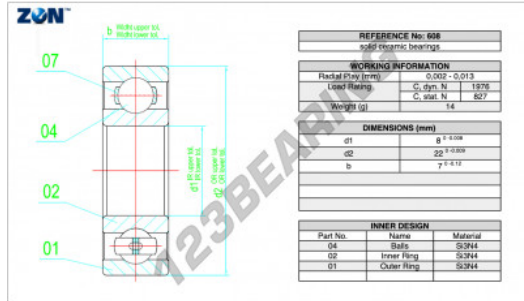

## Deep groove ball bearing ceramic 608-CE-SI3N4-PTFE-ZEN - 608-CE-SI3N4-PTFE-ZEN

<https://www.123bearing.eu/bearing-housing/deep-groove-bearing/ceramic/608-ce-si3n4-ptfe-zen>

### PRODUCT FEATURES

Brand	ZEN
N° Ean13	3616060485496
Inside diameter	8 mm
Inside diameter	0.315" inch
Outside diameter	22 mm
Outside diameter	0.866" inch
Thickness	7 mm
Thickness	0.276" inch
Weight	10 g
Packaging	1