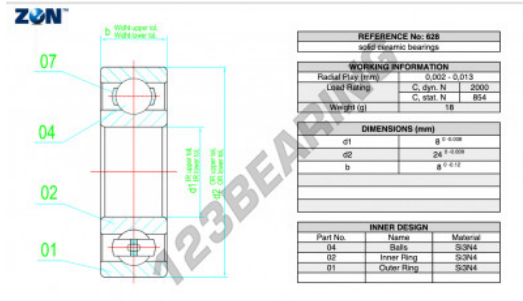

Deep groove ball bearing ceramic 628-CE-SI3N4-PTFE-ZEN - 628-CE-SI3N4-PTFE-ZEN

<https://www.123bearing.eu/bearing-housing/deep-groove-bearing/ceramic/628-ce-si3n4-ptfe-zen>

PRODUCT FEATURES

Brand	ZEN
N° Ean13	3616060485533
Inside diameter	8 mm
Inside diameter	0.315" inch
Outside diameter	24 mm
Outside diameter	0.945" inch
Thickness	8 mm
Thickness	0.315" inch
Packaging	1