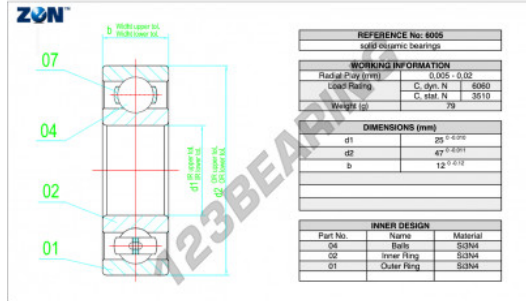

## Deep groove ball bearing ceramic 6005-CE-SI3N4-PTFE-ZEN - 6005-CE-SI3N4-PTFE-ZEN

<https://www.123bearing.eu/bearing-housing/deep-groove-bearing/ceramic/6005-ce-si3n4-ptfe-zen>

### PRODUCT FEATURES

Brand	ZEN
N° Ean13	3616060485595
Inside diameter	25 mm
Outside diameter	47 mm
Thickness	12 mm
Packaging	1

[contact@123bearing.eu](mailto:contact@123bearing.eu)

+33 359 36 04 90

CRT4 de Lesquin 60 Rue Du Haut De Sainghin 59273 Fretin FRANCE