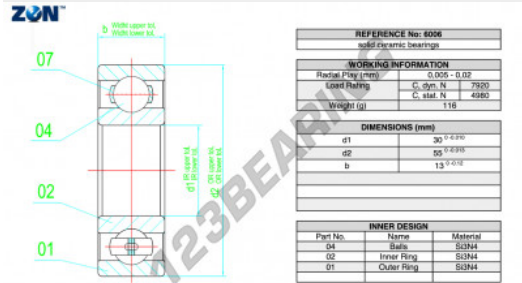

Deep groove ball bearing ceramic 6006-CE-SI3N4-PTFE-ZEN - 6006-CE-SI3N4-PTFE-ZEN

<https://www.123bearing.eu/bearing-housing/deep-groove-bearing/ceramic/6006-ce-si3n4-ptfe-zen>

PRODUCT FEATURES

Brand	ZEN
N° Ean13	3616060485601
Inside diameter	30 mm
Outside diameter	55 mm
Thickness	13 mm
Packaging	1