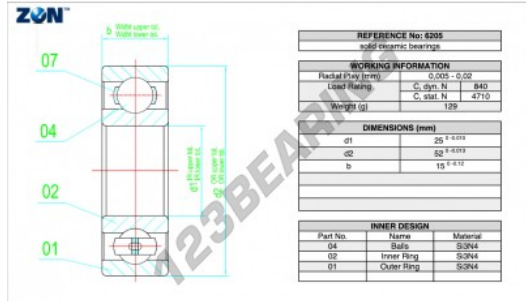

Deep groove ball bearing ceramic 6205-CE-SI3N4-PTFE-ZEN - 6205-CE-SI3N4-PTFE-ZEN

<https://www.123bearing.eu/bearing-housing/deep-groove-bearing/ceramic/6205-ce-si3n4-ptfe-zen>

PRODUCT FEATURES

Brand	ZEN
N° Ean13	3616060485687
Inside diameter	25 mm
Outside diameter	52 mm
Thickness	15 mm
Packaging	1