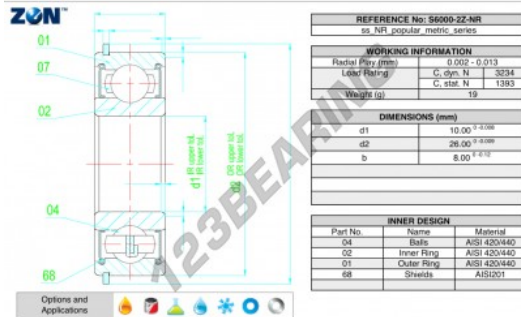

Deep groove ball bearing single row S6000-ZZ-NR-ZEN - S6000-ZZ-NR-ZEN

<https://www.123bearing.eu/bearing-housing/deep-groove-bearing/single-row/s6000-zz-nr-zen>

PRODUCT FEATURES

Brand	ZEN
N° Ean13	3616060486615
Inside diameter	10 mm
Sealing	Shield on both sides
Outside diameter	26 mm
Thickness	8 mm
Dynamic load	3.234 kN
Static load	1.393 kN
Packaging	1