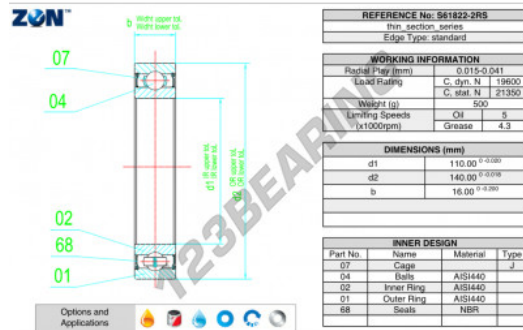

Deep groove ball bearing single row S61822-2RS-ZEN - S61822-2RS-ZEN

<https://www.123bearing.eu/bearing-housing/deep-groove-bearing/single-row/s61822-2rs-zen>

PRODUCT FEATURES

Brand	ZEN
N° Ean13	3616060487988
Inside diameter	110 mm
Sealing	Seal on both sides
Outside diameter	140 mm
Thickness	16 mm
Weight	500 g
Dynamic load	19.6 kN
Static load	21.35 kN
Packaging	1