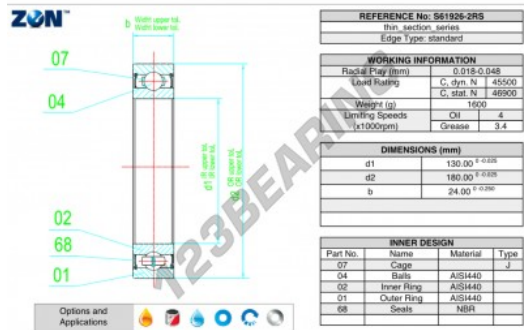

Deep groove ball bearing single row S61926-2RS-ZEN - S61926-2RS-ZEN

<https://www.123bearing.eu/bearing-housing/deep-groove-bearing/single-row/s61926-2rs-zen>

PRODUCT FEATURES

Brand	ZEN
N° Ean13	3616060488312
Inside diameter	130 mm
Inside diameter	5.118" inch
Sealing	Seal on both sides
Outside diameter	180 mm
Outside diameter	7.087" inch
Thickness	24 mm
Thickness	0.945" inch
Weight	1620 g
Dynamic load	4.55 kN
Static load	4.69 kN
Packaging	1