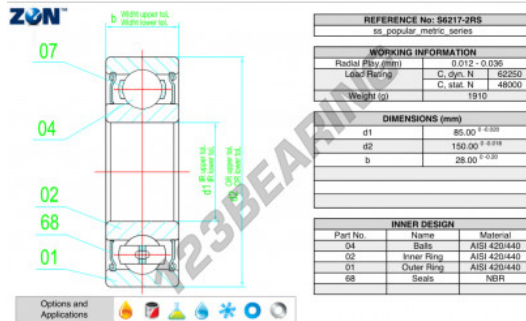

Deep groove ball bearing single row S6217-2RS-ZEN - S6217-2RS-ZEN

<https://www.123bearing.eu/bearing-housing/deep-groove-bearing/single-row/s6217-2rs-zen>

PRODUCT FEATURES

Brand	ZEN
N° Ean13	3616060488756
Inside diameter	85 mm
Sealing	Seal on both sides
Outside diameter	150 mm
Thickness	28 mm
Dynamic load	62.25 kN
Static load	48 kN
Packaging	1