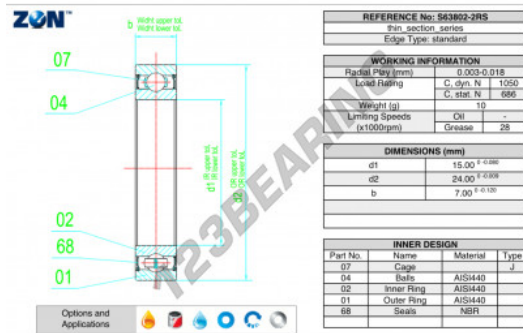

Deep groove ball bearing single row S63802-2RS-ZEN - S63802-2RS-ZEN

<https://www.123bearing.eu/bearing-housing/deep-groove-bearing/single-row/s63802-2rs-zen>

PRODUCT FEATURES

Brand	ZEN
N° Ean13	3616060489548
Inside diameter	15 mm
Sealing	-
Outside diameter	24 mm
Thickness	7 mm
Weight	9 g
Dynamic load	1 kN
Packaging	-