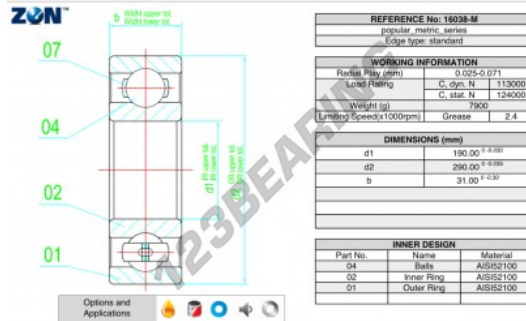

Deep groove ball bearing single row 16038-M-ZEN - 16038-M-ZEN

<https://www.123bearing.eu/bearing-housing/deep-groove-bearing/single-row/16038-m-zen>

PRODUCT FEATURES

Brand	ZEN
N° Ean13	3616060492999
Inside diameter	190 mm
Outside diameter	290 mm
Thickness	31 mm
Limiting speed	2400 rpm
Dynamic load	113 kN
Static load	124 kN
Packaging	1