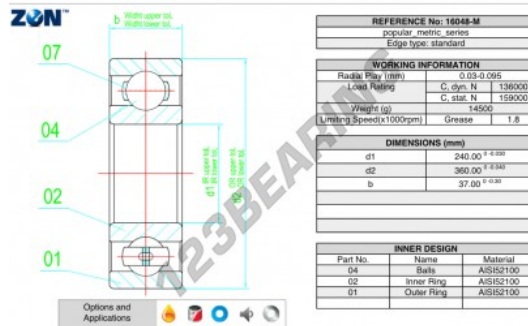

## Deep groove ball bearing single row 16048-M-ZEN - 16048-M-ZEN

<https://www.123bearing.eu/bearing-housing/deep-groove-bearing/single-row/16048-m-zen>

### PRODUCT FEATURES

Brand	ZEN
N° Ean13	3616060493057
Inside diameter	240 mm
Outside diameter	360 mm
Thickness	37 mm
Limiting speed	1800 rpm
Dynamic load	136 kN
Static load	159 kN
Packaging	1

[contact@123bearing.eu](mailto:contact@123bearing.eu)