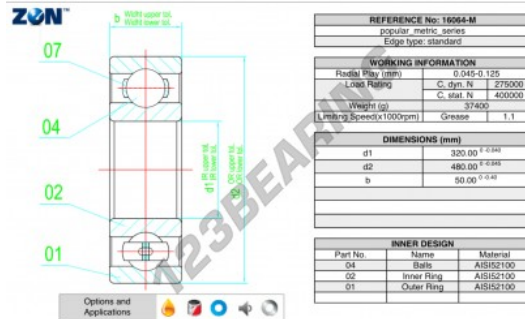

## Deep groove ball bearing single row 16064-M-ZEN - 16064-M-ZEN

<https://www.123bearing.eu/bearing-housing/deep-groove-bearing/single-row/16064-m-zen>

### PRODUCT FEATURES

Brand	ZEN
N° Ean13	3616060493118
Inside diameter	320 mm
Outside diameter	480 mm
Thickness	50 mm
Limiting speed	1100 rpm
Dynamic load	275 kN
Static load	400 kN
Packaging	1

[contact@123bearing.eu](mailto:contact@123bearing.eu)