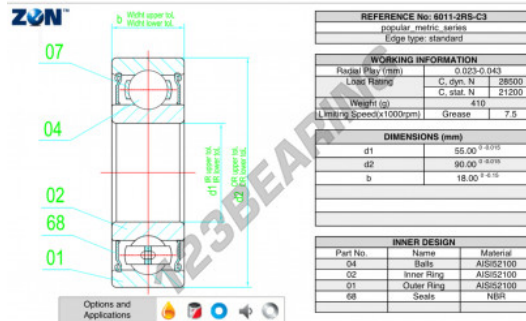

## Deep groove ball bearing single row 6011-2RS-C3-ZEN - 6011-2RS-C3-ZEN

<https://www.123bearing.eu/bearing-housing/deep-groove-bearing/single-row/6011-2rs-c3-zen>

### PRODUCT FEATURES

Brand	ZEN
N° Ean13	3616060494726
Inside diameter	55 mm
Sealing	Seal on both sides
Outside diameter	90 mm
Thickness	18 mm
Limiting speed	7500 rpm
Dynamic load	28 kN
Static load	21 kN
Packaging	1