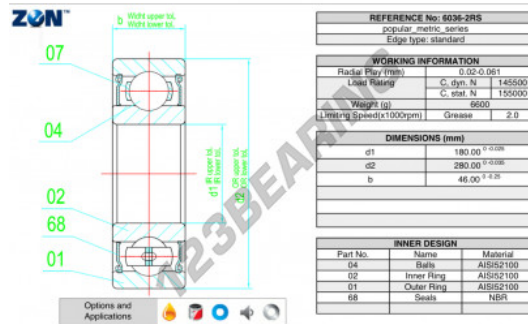

Deep groove ball bearing single row 6036-2RS-ZEN - 6036-2RS-ZEN

<https://www.123bearing.eu/bearing-housing/deep-groove-bearing/single-row/6036-2rs-zen>

PRODUCT FEATURES

Brand	ZEN
N° Ean13	3616060495075
Inside diameter	180 mm
Sealing	Seal on both sides
Outside diameter	280 mm
Thickness	46 mm
Limiting speed	2000 rpm
Weight	220 g
Dynamic load	145 kN
Static load	155 kN
Packaging	1