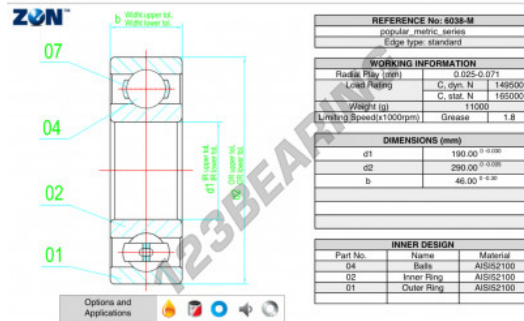

Deep groove ball bearing single row 6038-M-ZEN - 6038-M-ZEN

<https://www.123bearing.eu/bearing-housing/deep-groove-bearing/single-row/6038-m-zen>

PRODUCT FEATURES

Brand	ZEN
N° Ean13	3616060495082
Inside diameter	190 mm
Inside diameter	7.48" inch
Outside diameter	290 mm
Outside diameter	11.417" inch
Thickness	46 mm
Thickness	1.811" inch
Limiting speed	1800 rpm
Dynamic load	149 kN
Static load	165 kN
Packaging	1