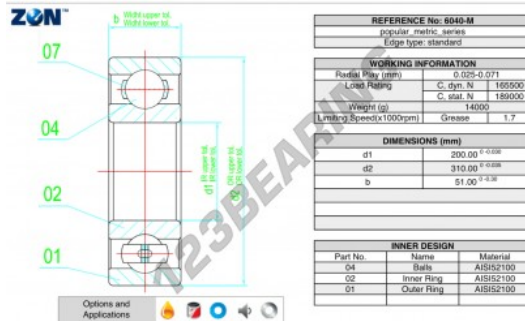

Deep groove ball bearing single row 6040-M-ZEN - 6040-M-ZEN

<https://www.123bearing.eu/bearing-housing/deep-groove-bearing/single-row/6040-m-zen>

PRODUCT FEATURES

Brand	ZEN
N° Ean13	3616060495143
Inside diameter	200 mm
Outside diameter	310 mm
Thickness	51 mm
Limiting speed	1700 rpm
Dynamic load	165 kN
Static load	189 kN
Packaging	1