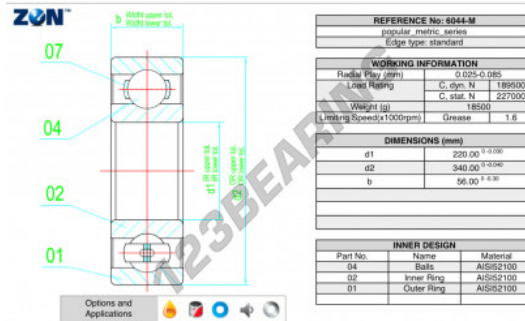

## Deep groove ball bearing single row 6044-M-ZEN - 6044-M-ZEN

<https://www.123bearing.eu/bearing-housing/deep-groove-bearing/single-row/6044-m-zen>

### PRODUCT FEATURES

Brand	ZEN
N° Ean13	3616060495150
Inside diameter	220 mm
Outside diameter	340 mm
Thickness	56 mm
Limiting speed	1600 rpm
Dynamic load	189 kN
Static load	227 kN
Packaging	1

[contact@123bearing.eu](mailto:contact@123bearing.eu)