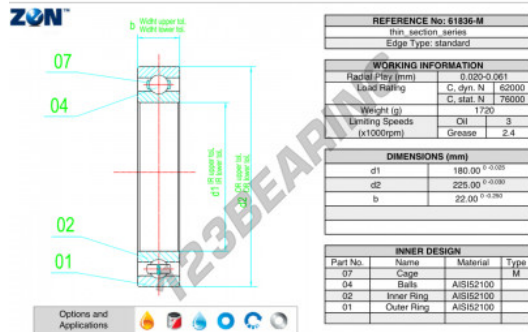

## Deep groove ball bearing single row 61836-M-ZEN - 61836-M-ZEN

<https://www.123bearing.eu/bearing-housing/deep-groove-bearing/single-row/61836-m-zen>

### PRODUCT FEATURES

Brand	ZEN
N° Ean13	3616060496256
Inside diameter	180 mm
Inside diameter	7.087" inch
Outside diameter	225 mm
Outside diameter	8.858" inch
Thickness	22 mm
Thickness	0.866" inch
Dynamic load	62 kN
Static load	76 kN
Packaging	1