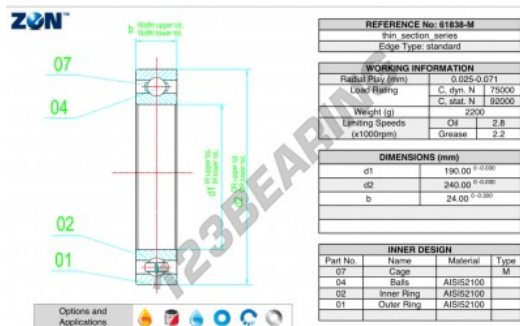

Deep groove ball bearing single row 61838-M-ZEN - 61838-M-ZEN

<https://www.123bearing.eu/bearing-housing/deep-groove-bearing/single-row/61838-m-zen>

PRODUCT FEATURES

Brand	ZEN
N° Ean13	3616060496270
Inside diameter	190 mm
Outside diameter	240 mm
Thickness	24 mm
Weight	2611 g
Dynamic load	75 kN
Static load	92 kN
Packaging	1