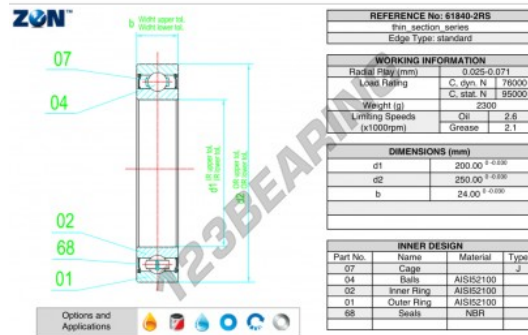

## Deep groove ball bearing single row 61840-2RS-ZEN - 61840-2RS-ZEN

<https://www.123bearing.eu/bearing-housing/deep-groove-bearing/single-row/61840-2rs-zen>

### PRODUCT FEATURES

Brand	ZEN
N° Ean13	3616060496294
Inside diameter	200 mm
Sealing	Seal on both sides
Outside diameter	250 mm
Thickness	24 mm
Weight	2515 g
Dynamic load	76 kN
Static load	95 kN
Packaging	1