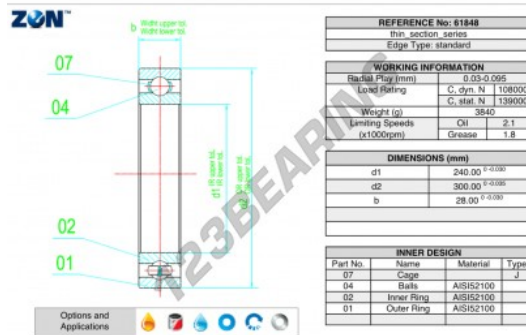

## Deep groove ball bearing single row 61848-ZEN - 61848-ZEN

<https://www.123bearing.eu/bearing-housing/deep-groove-bearing/single-row/61848-zen>

### PRODUCT FEATURES

Brand	ZEN
N° Ean13	3616060496362
Inside diameter	240 mm
Inside diameter	9.449" inch
Outside diameter	300 mm
Outside diameter	11.811" inch
Thickness	28 mm
Thickness	1.102" inch
Dynamic load	108 kN
Static load	139 kN
Packaging	1