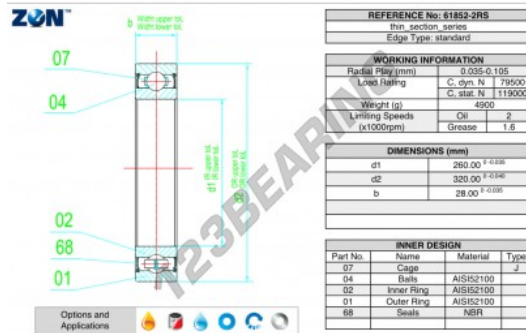

Deep groove ball bearing single row 61852-2RS-ZEN - 61852-2RS-ZEN

<https://www.123bearing.eu/bearing-housing/deep-groove-bearing/single-row/61852-2rs-zen>

PRODUCT FEATURES

Brand	ZEN
N° Ean13	3616060496379
Inside diameter	260 mm
Sealing	Seal on both sides
Outside diameter	320 mm
Thickness	28 mm
Weight	4900 g
Dynamic load	79.5 kN
Static load	119 kN
Packaging	1