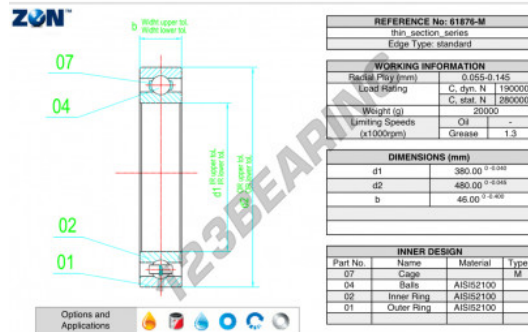

Deep groove ball bearing single row 61876-M-ZEN - 61876-M-ZEN

<https://www.123bearing.eu/bearing-housing/deep-groove-bearing/single-row/61876-m-zen>

PRODUCT FEATURES

Brand	ZEN
N° Ean13	3616060496454
Inside diameter	380 mm
Outside diameter	480 mm
Thickness	46 mm
Limiting speed	1300 rpm
Dynamic load	190 kN
Static load	280 kN
Packaging	1