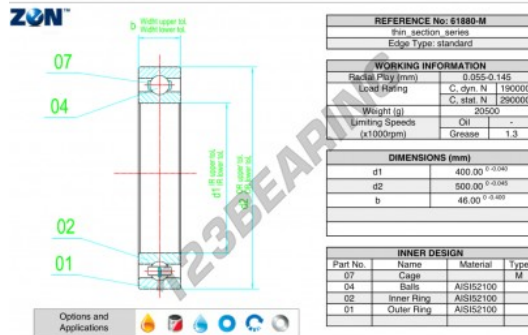

## Deep groove ball bearing single row 61880-M-ZEN - 61880-M-ZEN

<https://www.123bearing.eu/bearing-housing/deep-groove-bearing/single-row/61880-m-zen>

### PRODUCT FEATURES

Brand	ZEN
N° Ean13	3616060496461
Inside diameter	400 mm
Outside diameter	500 mm
Thickness	46 mm
Limiting speed	1300 rpm
Weight	20500 g
Dynamic load	190 kN
Static load	290 kN
Packaging	1