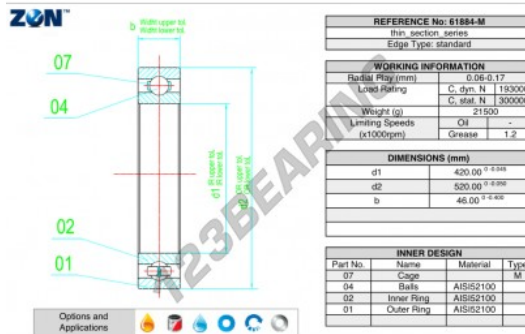

Deep groove ball bearing single row 61884-M-ZEN - 61884-M-ZEN

<https://www.123bearing.eu/bearing-housing/deep-groove-bearing/single-row/61884-m-zen>

PRODUCT FEATURES

Brand	ZEN
N° Ean13	3616060496478
Inside diameter	420 mm
Outside diameter	520 mm
Thickness	46 mm
Limiting speed	1200 rpm
Dynamic load	193 kN
Static load	300 kN
Packaging	1