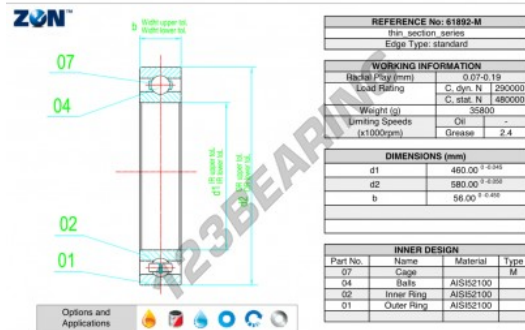

Deep groove ball bearing single row 61892-M-ZEN - 61892-M-ZEN

<https://www.123bearing.eu/bearing-housing/deep-groove-bearing/single-row/61892-m-zen>

PRODUCT FEATURES

Brand	ZEN
N° Ean13	3616060496492
Inside diameter	460 mm
Inside diameter	18.11" inch
Outside diameter	480 mm
Outside diameter	18.898" inch
Thickness	56 mm
Thickness	2.205" inch
Limiting speed	24000 rpm
Dynamic load	290 kN
Static load	480 kN
Packaging	1