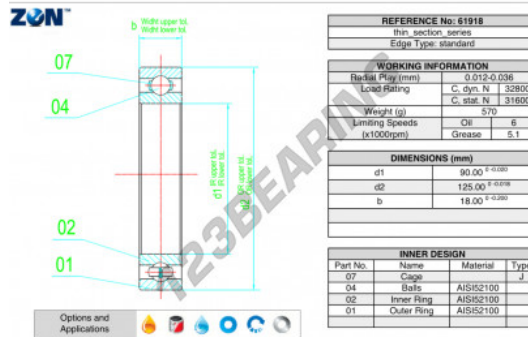

## Deep groove ball bearing single row 61918-ZEN - 61918-ZEN

<https://www.123bearing.eu/bearing-housing/deep-groove-bearing/single-row/61918-zen>

### PRODUCT FEATURES

Brand	ZEN
N° Ean13	3616060496911
Inside diameter	90 mm
Outside diameter	125 mm
Thickness	13 mm
Dynamic load	32.8 kN
Static load	31.6 kN
Packaging	1

[contact@123bearing.eu](mailto:contact@123bearing.eu)