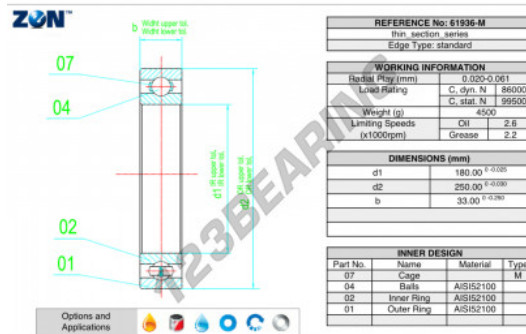

Deep groove ball bearing single row 61936-M-ZEN - 61936-M-ZEN

<https://www.123bearing.eu/bearing-housing/deep-groove-bearing/single-row/61936-m-zen>

PRODUCT FEATURES

| | |
|------------------|---------------|
| Brand | ZEN |
| N° Ean13 | 3616060497123 |
| Inside diameter | 180 mm |
| Inside diameter | 7.087" inch |
| Outside diameter | 250 mm |
| Outside diameter | 9.843" inch |
| Thickness | 33 mm |
| Thickness | 1.299" inch |
| Dynamic load | 86 kN |
| Static load | 99.5 kN |
| Packaging | 1 |