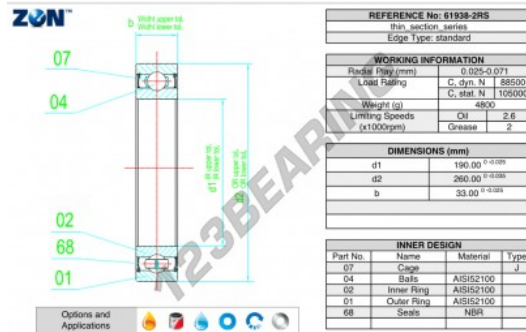

Deep groove ball bearing single row 61938-2RS-ZEN - 61938-2RS-ZEN

<https://www.123bearing.eu/bearing-housing/deep-groove-bearing/single-row/61938-2rs-zen>

PRODUCT FEATURES

Brand	ZEN
N° Ean13	3616060497130
Inside diameter	190 mm
Sealing	Seal on both sides
Outside diameter	260 mm
Thickness	33 mm
Weight	4693 g
Dynamic load	88.5 kN
Static load	105 kN
Packaging	1