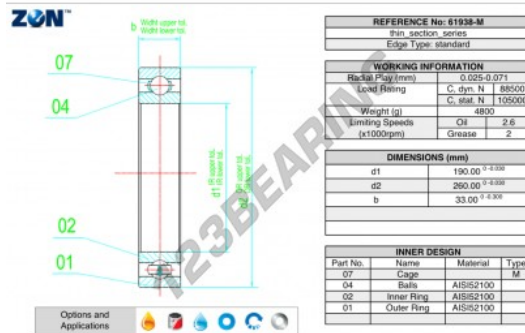

Deep groove ball bearing single row 61938-M-ZEN - 61938-M-ZEN

<https://www.123bearing.eu/bearing-housing/deep-groove-bearing/single-row/61938-m-zen>

PRODUCT FEATURES

Brand	ZEN
N° Ean13	3616060497147
Inside diameter	190 mm
Outside diameter	260 mm
Thickness	33 mm
Dynamic load	88.5 kN
Static load	105 kN
Packaging	1