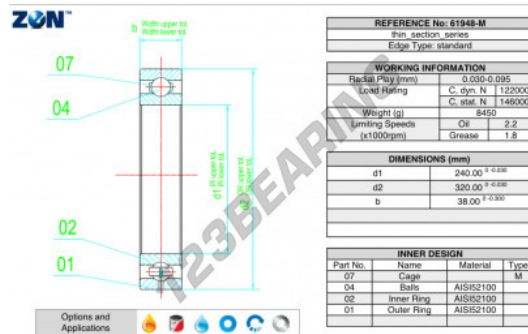

## Deep groove ball bearing single row 61948-M-ZEN - 61948-M-ZEN

<https://www.123bearing.eu/bearing-housing/deep-groove-bearing/single-row/61948-m-zen>

### PRODUCT FEATURES

Brand	ZEN
N° Ean13	3616060497185
Inside diameter	240 mm
Outside diameter	320 mm
Thickness	38 mm
Dynamic load	122 kN
Static load	146 kN
Packaging	1

[contact@123bearing.eu](mailto:contact@123bearing.eu)