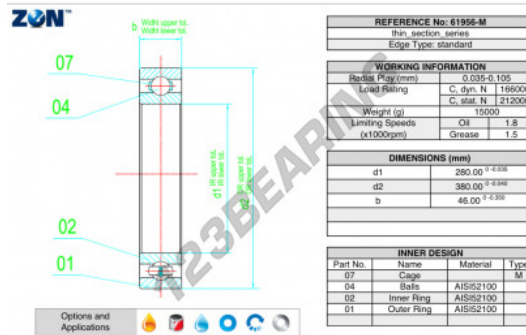

## Deep groove ball bearing single row 61956-M-ZEN - 61956-M-ZEN

<https://www.123bearing.eu/bearing-housing/deep-groove-bearing/single-row/61956-m-zen>

### PRODUCT FEATURES

|                  |               |
|------------------|---------------|
| Brand            | ZEN           |
| N° Ean13         | 3616060497208 |
| Inside diameter  | 280 mm        |
| Outside diameter | 380 mm        |
| Thickness        | 46 mm         |
| Dynamic load     | 166 kN        |
| Static load      | 212 kN        |
| Packaging        | 1             |